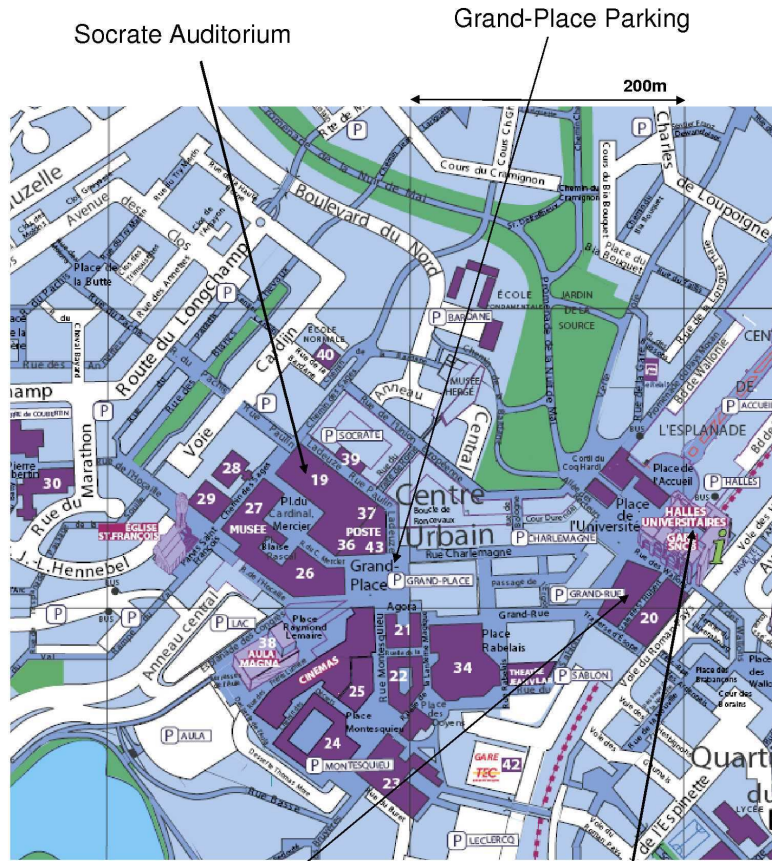

Louvain-la-Neuve city center

Institut de statistique
54 grand rue, 1^{er} étage

Parking

Closest Parking (but not free) : the "Grand-Place" parking
Free parking (15 minutes' walk) : the "Lauzelle" parking